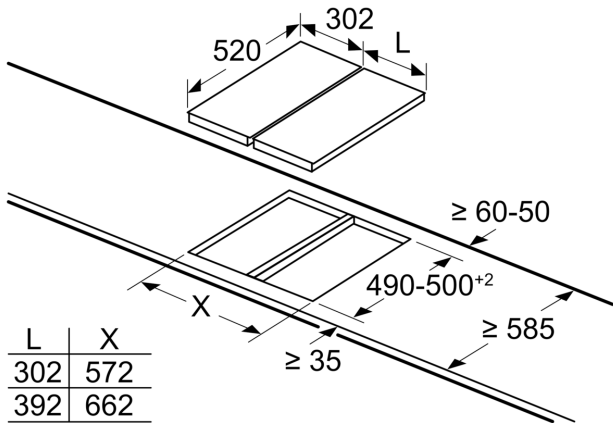

When installing two or more Domino units side-by-side, one or more assembly kits are required (2 units = 1 assembly kit, 3 units = 2 assembly kits, etc.).

measurements in mm

When installing two or more Domino units side-by-side, one or more assembly kits are required (2 units = 1 assembly kit, 3 units = 2 assembly kits, etc.).

measurements in mm

Assembly kit (HZ394301) for Domino